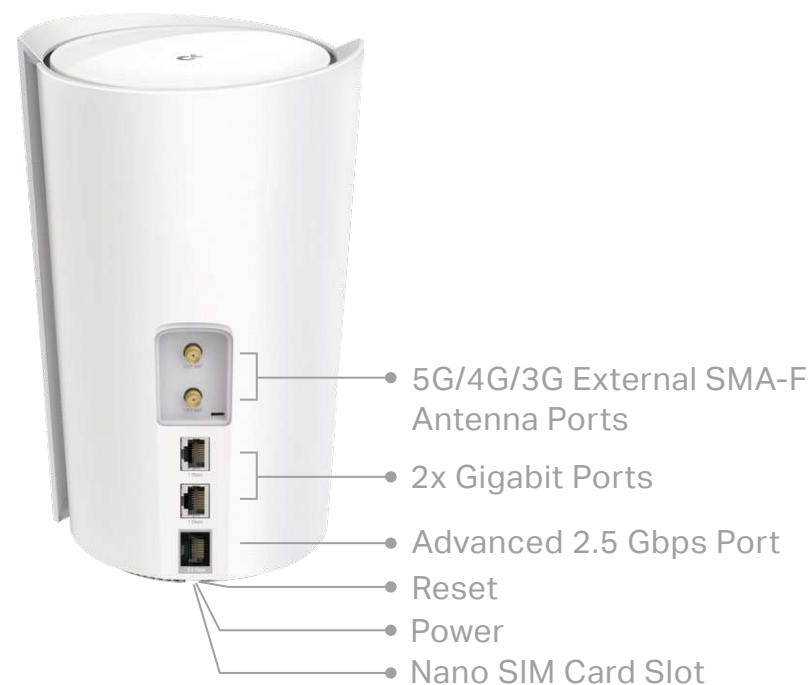

Three Modes in One

Choose the 4G/5G Router, Wireless Router or Access Point mode for your network needs

- 4G/5G Router Mode – Plug a SIM card and enjoy the fast and stable Wi-Fi
- Wi-Fi Router Mode – Creates an instant private wireless network
- Access Point Mode – Creates Wi-Fi access for any existing wired network

Work with All Deco Models

Form a Mesh network with your desired Deco models

- Compatible with All Deco Models – All Deco models can work together. Just expand Mesh Wi-Fi coverage anytime by adding more Decos
- Deco Mesh Technology – Eliminates dead zones and provides uninterrupted WiFi throughout your home

Specifications

Hardware

- Ethernet Port: 1× 2.5 Gigabit port + 2× 1 Gigabit ports (WAN/LAN auto-sensing)^{***}
- Button: 1 RESET button on the underside
- Antenna: 8× 5G/4G/3G internal antennas + 3× Wi-Fi internal antennas + 2× external antenna interface
- Power Consumption (without power adapter): 23 W max
- Dimensions (W × D × H): 8.3 × 5.1 × 4.8 in (210.5 × 130 × 123 mm)
- Power Adapter Input: 100-240 V~ 50-60 Hz 0.8 A
- Power Adapter Output: 12 V  2.5 A