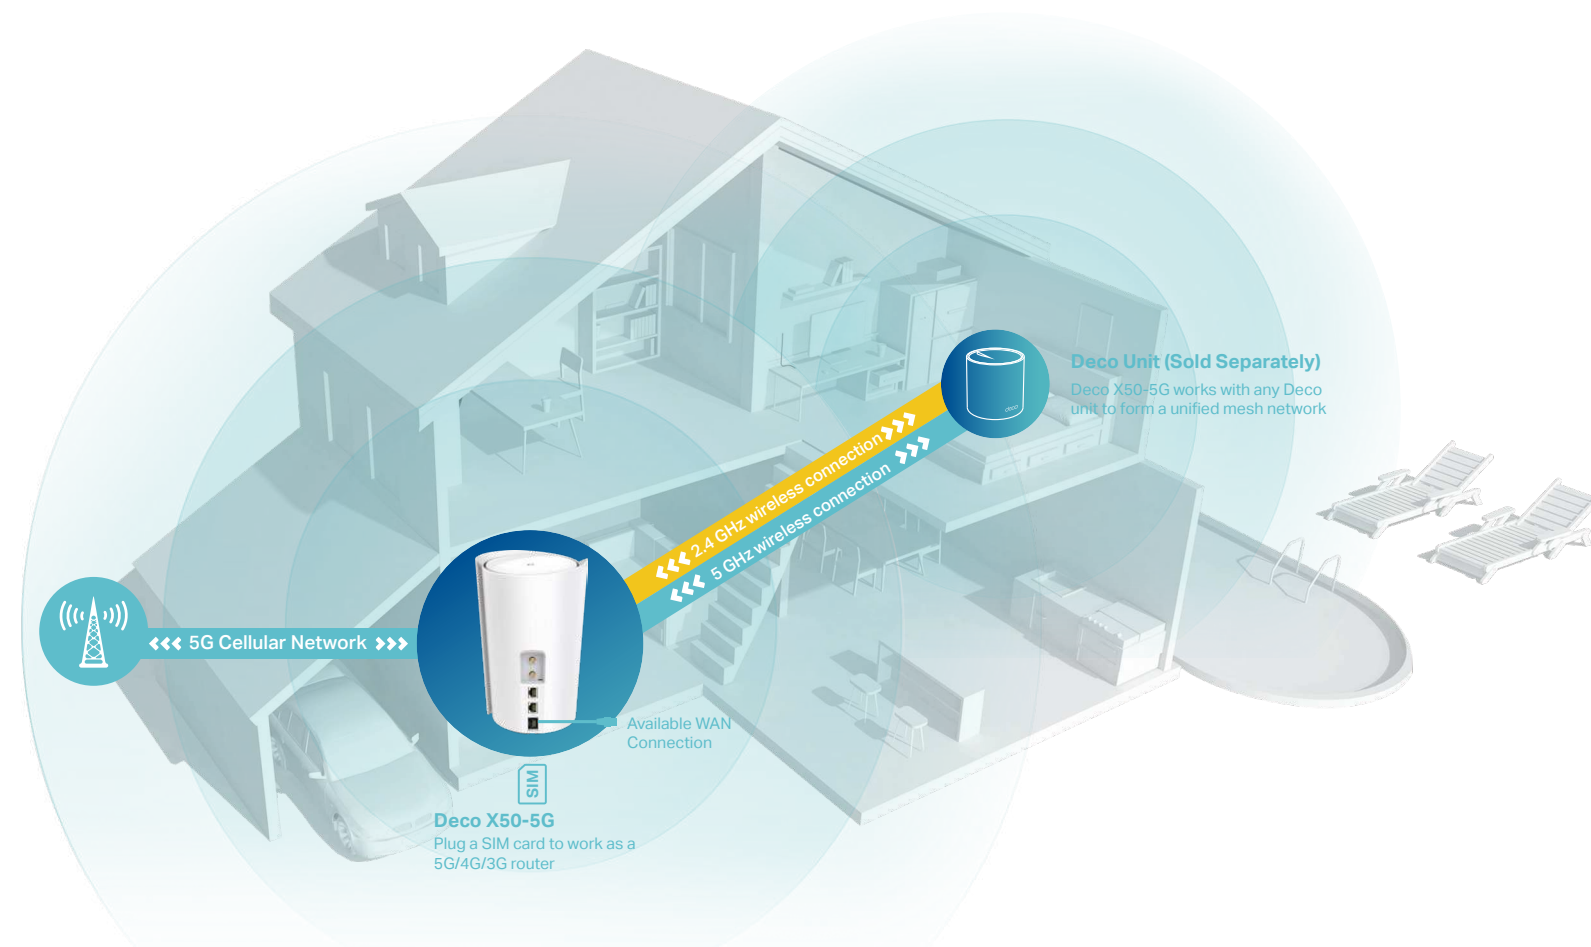

 **HomeShield**

Deco X50-5G

Highlights

Superior Mesh Wi-Fi, Everywhere

Deco X50-5G = Deco Mesh + Wi-Fi 6 + 5G/4G/3G Router

Wi-Fi Dead-Zone Killer

Eliminate weak signal areas with clearer, stronger whole home Wi-Fi generated from Wi-Fi 6. No more searching around for a stable connection.[^]

Seamless Roaming with One Wi-Fi Name

Deco units work together to form a unified network with a single network name. Walk through your home and stay connected with the fastest possible speeds.[‡]

HomeShield Security