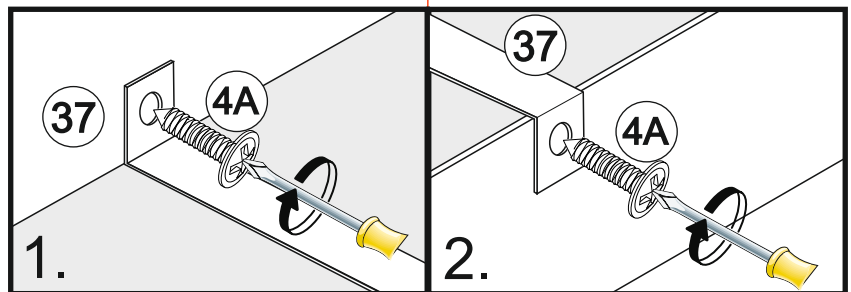

VII

WQ3/WQ4	400mm x 96mm
GT2	427mm x 177mm
GD1	437mm x 403mm
GS2	283mm x 496mm