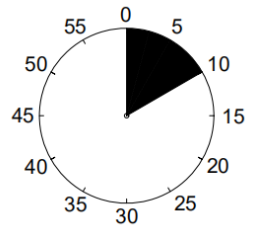

"Susi 2"

1

2

3

1	1x
2	1x
3	1x

A

M6x25mm

4x

B

M6x12mm

4x

C

Ø18\*Ø6\*1.5mm

4x

D

4mm