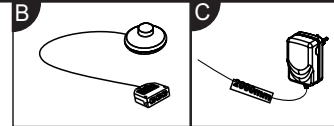

BOXSPRING MARISSA 160/180/200x200 (LED)