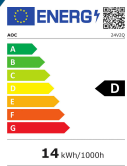

24V2Q

23.8 inch (60.4 cm) LCD MONITOR

Elegantes, superflaches und an 3 Seiten rahmenloses 23.8"-Display