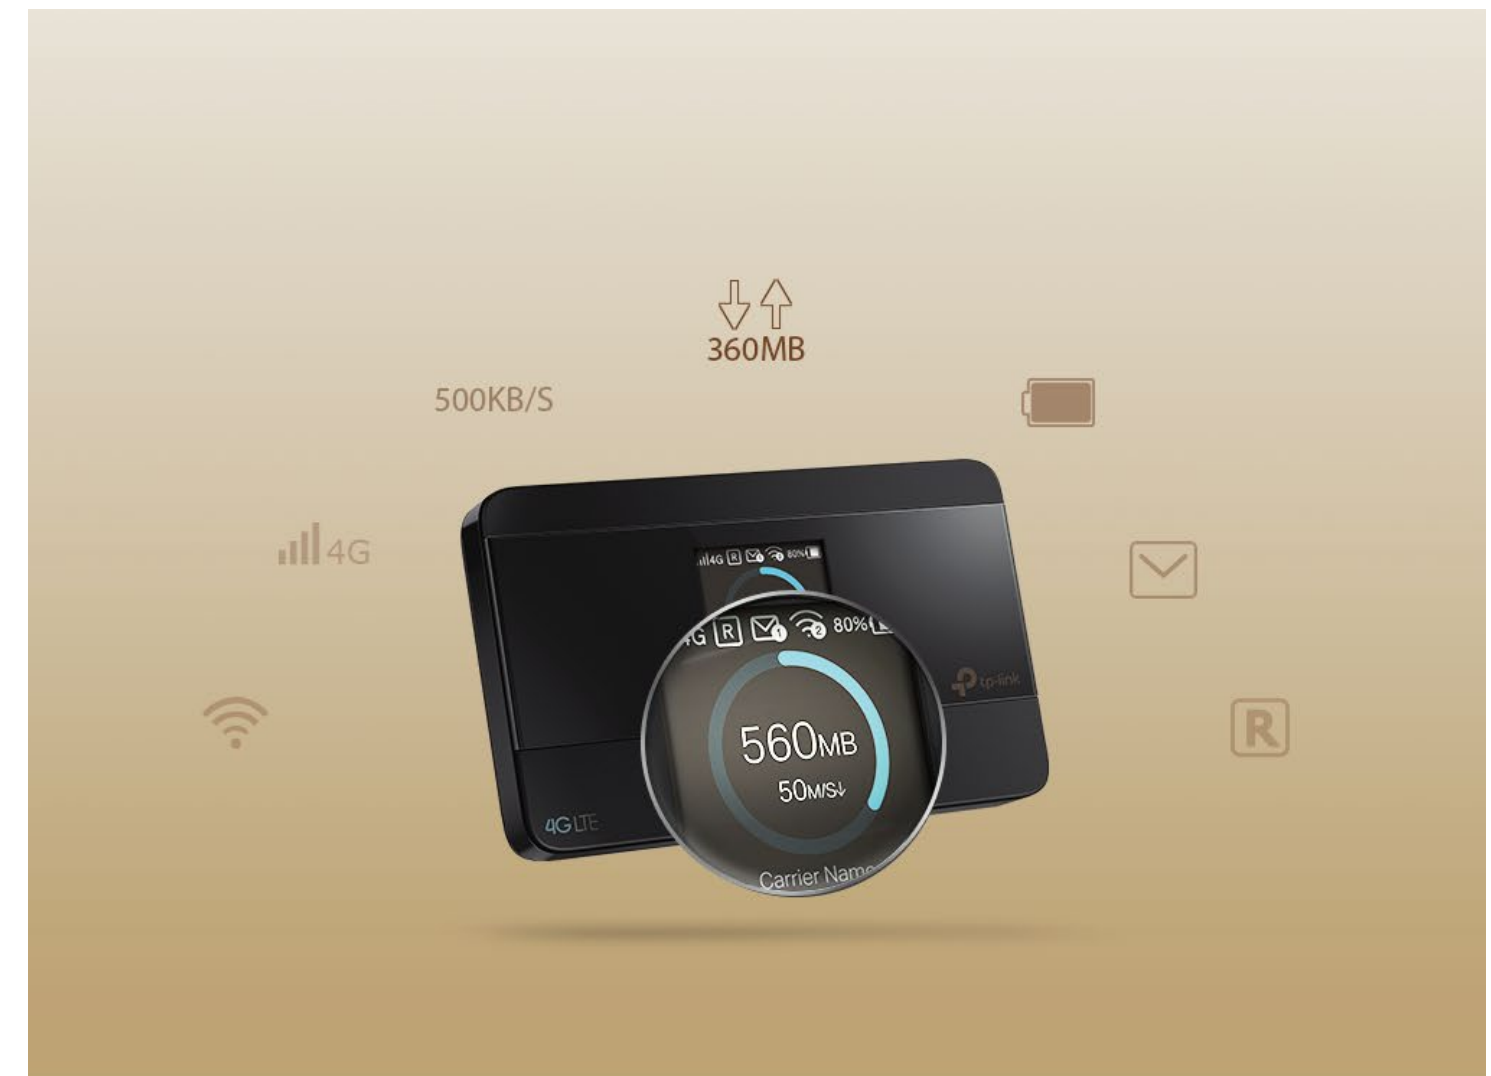

4G LTE Mobile Wi-Fi

Go Anywhere Connect Everywhere

M7350

4G 4G LTE
150Mbps

8h 8 Hours
Usage

M tpMiFi
App

Highlights

Artful Little Gadget for Life on the Go

The M7350 features a compact, elegant design very suitable for travel, business trips, outdoor activities or wherever you may be.

All useful info at a glance

The intuitive screen display of M7350 makes it easy to stay within your data budget and avoids going over the monthly data cap. The screen also displays other much more information of battery life, signal strength, Wi-Fi status, connected users and more.

- Compact design – Suitable for travel, business trips, outdoor activities or wherever you may be

Intuitive Screen Display

- Intuitive view – Intuitive view of data usage, battery life, Wi-Fi name, Wi-Fi password, and more

Specifications

Hardware

- Interfaces: Micro USB port, SIM card slot, Micro SD card slot
- Micro SD Card Reader: Up to 32GB
- Button: Menu button, Power button, Reset button
- Screen Display:
Traffic statistics, Wi-Fi status, User numbers, Network type (3G/4G), Signal strength, Internet connection status, Messages, Battery meter, Wi-Fi name, Wi-Fi password
- External Power Supply: 5V/1A
- Dimensions (W x D x H): 4.2 × 2.6 × 0.6 in. (106 × 66 × 16mm)
- Antenna: Internal Antennas