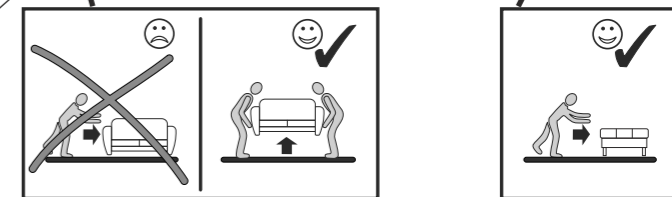

NIGHT&DAY 180 L

Ver: 11.03.24

NIGHT&DAY 180 L