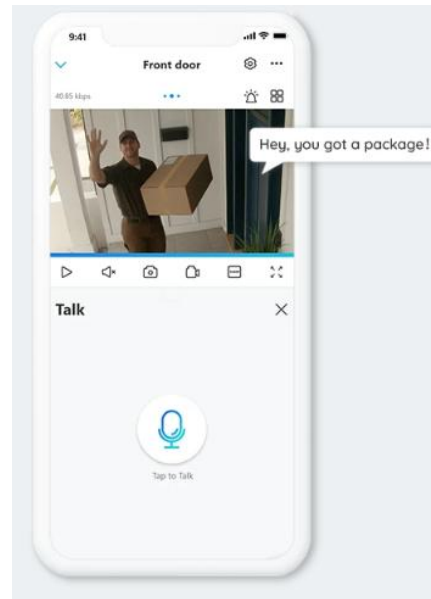

Smart than you need

Smart PIR Motion Detection

Get Instant & Accurate Motion Alerts

Live View & Two-Way Audio

See, Hear and Talk to Your World

Motion Recording

Never Miss the Key Moments

Amazing Time-Lapse Videos

Long-term events, like the flower blooming, sunrise, city scenes and even the construction projects, are too long to be perceived in real time. Argus Series B320 with time lapse is a good way to observe, record and share those events in minutes or seconds

Control Your Cameras , Hands-Free

View your Reolink camera easily like never before with Google Assistant and Amazon Alexa. you can check what's happening there on your Google Nest Hub or Chromecast-enabled TVs.