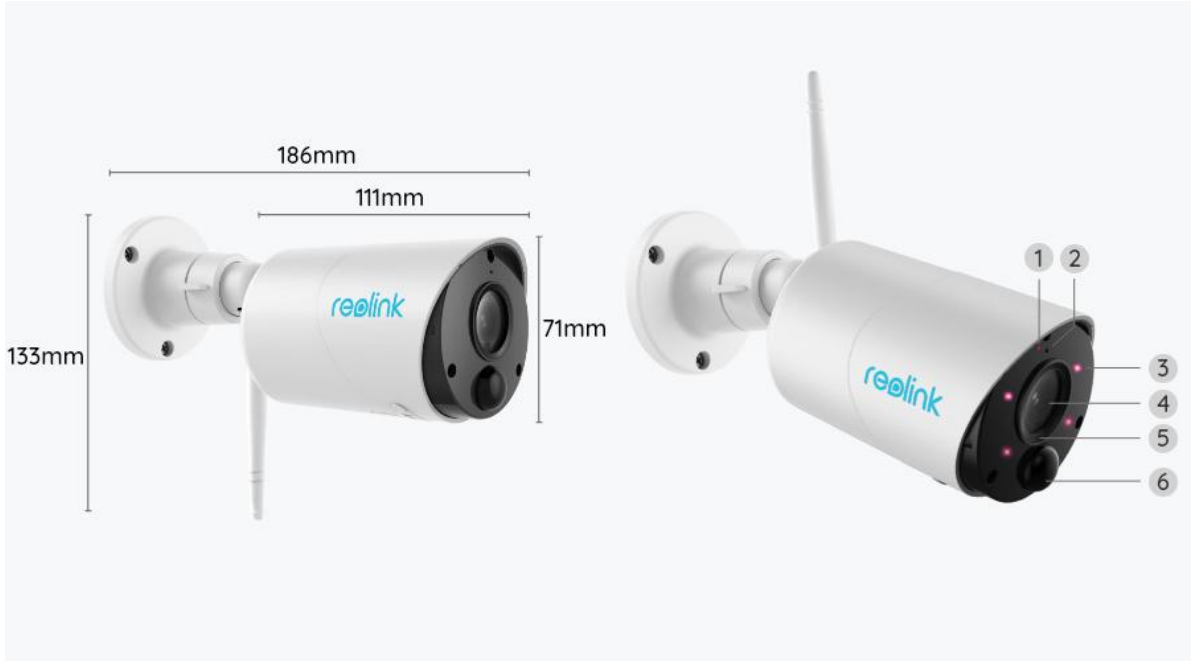

Product Specs

1. Status LED
2. Built-In Mic
3. 4 IR LEDs
4. Lens
5. Daylight Sensor
6. Built-In PIR Motion Sensor

1. On/Off Switch
2. Micro SD Card Slot
3. Speaker
4. Reset Hole
5. Antenna
6. Type-C Port
7. Battery Status LED