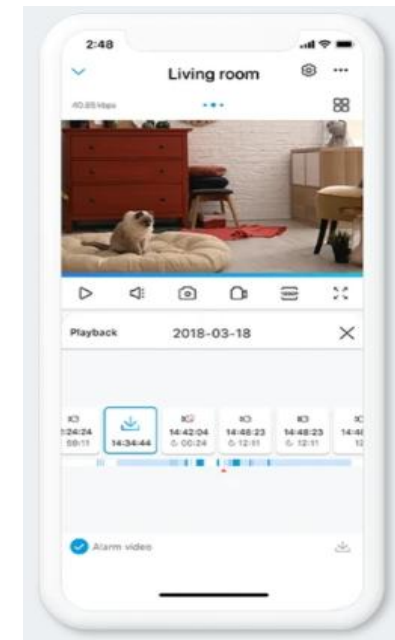

** Sold separately. Designed for Reolink battery-powered cameras ONLY.*

Day & Night in 3MP Full HD

Argus Series B320, with the high resolution of 2304X1296, guarantees the sharper and smoother video streaming than 720p cameras. It looks after your kids, watches over your car or captures people in the front door in rich details and great vividness. It doesn't rest when you sleep. Infrared LEDs illuminate up to 33 feet for stunning night vision.

Smart than you need

Smart PIR Motion Detection

Get Instant & Accurate Motion Alerts

Live View & Two-Way Audio

See, Hear and Talk to Your World

Motion Recording

Never Miss the Key Moments

Amazing Time-Lapse Videos

Long-term events, like the flower blooming, sunrise, city scenes and even the construction projects, are too long to be perceived in real time. Argus Series B320 with time lapse is a good way to observe, record and share those events in minutes or seconds

Control Your Cameras , Hands-Free

View your Reolink camera easily like never before with Google Assistant and Amazon Alexa. you can check what's happening there on your Google Nest Hub or Chromecast-enabled TVs.