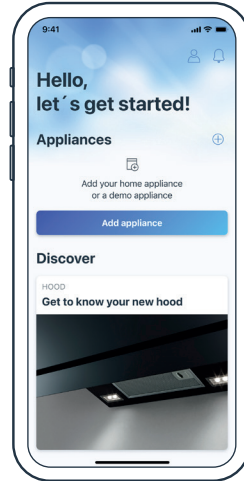

Quick Start Guide

Connect your hood with Home Connect today

1. 1 Download the Home Connect app and follow the instructions

Selected benefits of Home Connect

- → Focus on cooking. The hood starts automatically when you start cooking. (matching hob required)
- → Or use a voice assistant to conveniently control your appliance.
- → Never forget to maintain your filters. When it's time, you will get an app notification.
- → Explore a world of additional functions and services within the app and enjoy direct access with the Favourite button on your hood.

1. 2 Scan here to connect with the Home Connect app