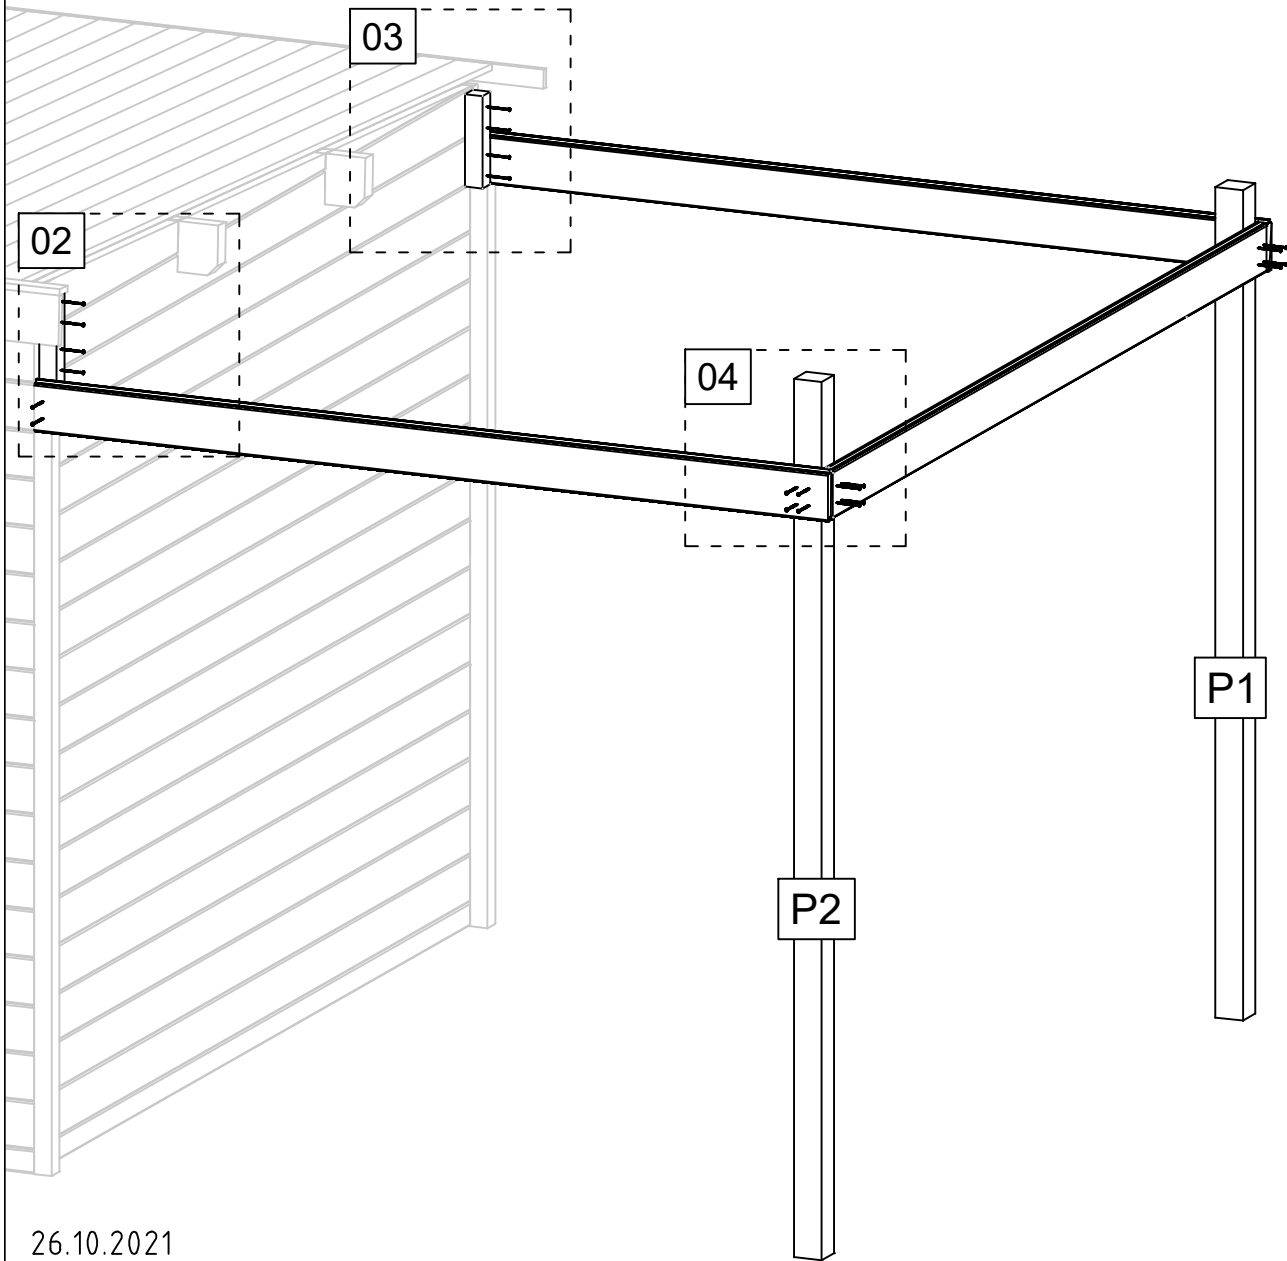

Art. Nr. 9906100

02

HS13

EP2

HS13

03

EP1

HS13

HS13

04

P2

HS13

26.10.2021

8/13