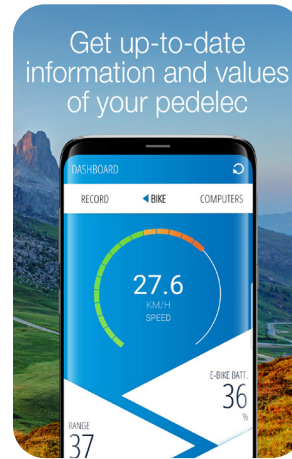

NEUE Funktionen  
 Sprachnavigation und  
 Apple Watch support

- Funktionen der Apple Watch
- Navigation über die Uhr
  - Anzeige der Computerdaten des Pedelecs
  - Anzeige des Kartenausschnittes

Zum Google Play Store

Zum App Store

Die FISCHER E-Connect APP ist kostenfrei für iOS und Android in den APP-Stores erhältlich

# FISCHER E-Connect APP

With the FISCHER E-Connect APP you do not only navigate on Europe's cycle paths **FREE OF CHARGE**, it connects to your FISCHER pedelec and displays various current information about your E-Bike.

- Topographic range indicator: Shows on the map exactly how far you can drive, taking into account the topographical conditions, your current driving behaviour and the battery charge level
- The maps of most European countries are available with the APP as offline version free of charge