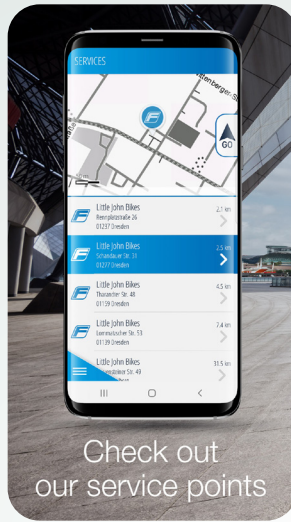

Zum App Store

Die FISCHER E-Connect APP ist kostenfrei für iOS und Android in den APP-Stores erhältlich

# FISCHER E-Connect APP

With the FISCHER E-Connect APP you do not only navigate on Europe's cycle paths **FREE OF CHARGE**, it connects to your FISCHER pedelec and displays various current information about your E-Bike.

- Topographic range indicator: Shows on the map exactly how far you can drive, taking into account the topographical conditions, your current driving behaviour and the battery charge level
- The maps of most European countries are available with the APP as offline version free of charge

- Record your routes, save them and export your favourite routes
- An integrated tour manager manages your saved routes
- Import GPX data easily and navigate to your destination via the FISCHER E-Connect APP