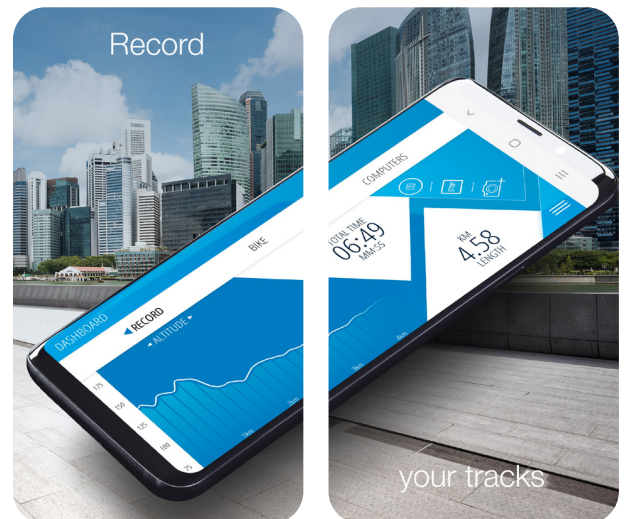

Zum App Store

Die FISCHER E-Connect APP ist kostenfrei für iOS und Android in den APP-Stores erhältlich

# FISCHER E-Connect APP

With the FISCHER E-Connect APP you do not only navigate on Europe's cycle paths **FREE OF CHARGE**, it connects to your FISCHER pedelec and displays various current information about your E-Bike.

- Topographic range indicator: Shows on the map exactly how far you can drive, taking into account the topographical conditions, your current driving behaviour and the battery charge level
- The maps of most European countries are available with the APP as offline version free of charge

- Record your routes, save them and export your favourite routes
- An integrated tour manager manages your saved routes
- Import GPX data easily and navigate to your destination via the FISCHER E-Connect APP