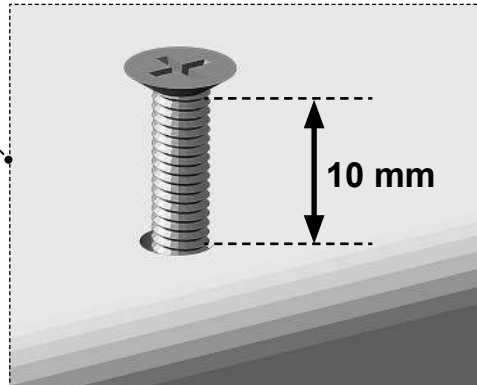

YOU-MIX LINE 160 / 180

22062021

4

PACK 1

PACK 3

5

PACK 5