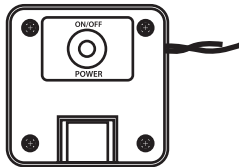

Starting up

Attention: Please remove the transparent protection foil carefully from the solar cells.

To use the light chain please press ON/OFF button on. Now you can use the light chain.

Please allow the battery to charge at least 8-12 hours before first use.

It can light 6-8 hours. When you charge the battery please place it under sunlight, the solar cell converts sunlight into electricity during the day and recharges the battery. At night, the light chain will turn on automatically using the electricity stored during the day. The battery needs this time in order to reach its full capacity, loading the battery only partly, will drastically reduce the life span of the battery.