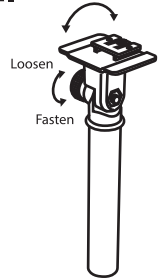

## Instruction Manual

Solar Panel with Light Sensor  
and 20 LED Light Chain

Adjustable Pole

Stake