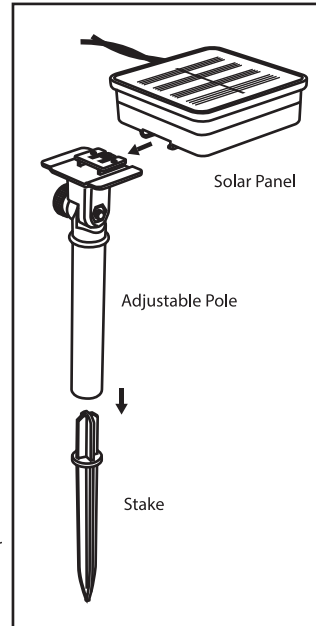

14.5*12cm

20 LED Solar Rain Drop Light

Instruction Manual

Solar Panel with Light Sensor
and 20 LED Light Chain

Stake

Assembly with stake

Starting up

Attention: Please remove the transparent protection foil carefully from the solar cells.

To use the light chain please press ON/OFF button on. Now you can use the light chain.

Please allow the battery to charge at least 8-12 hours before first use.

It can light 6-8 hours. When you charge the battery please place it under sunlight, the solar cell converts sunlight into electricity during the day and recharges the battery. At night, the light chain will turn on automatically using the electricity stored during the day. The battery needs this time in order to reach its full capacity, loading the battery only partly, will drastically reduce the life span of the battery.