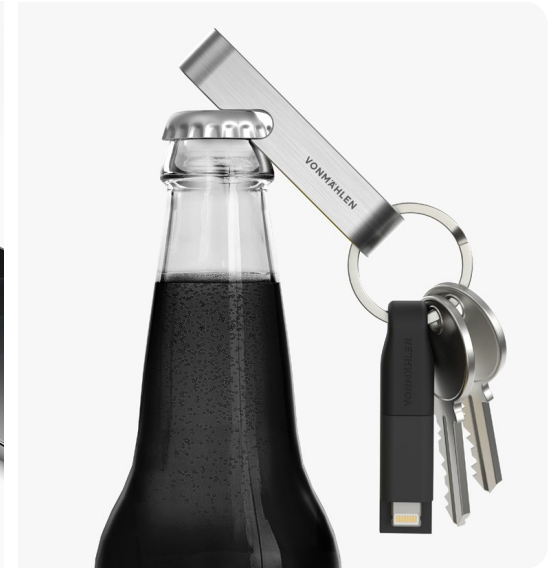

For all mobile devices

Fast charging performance

With an integrated bottle opener

HIGH SIX 6IN1 FAST CHARGING CABLE

High Six is our 6in1 charging cable with fast charging (up to 3A) and an integrated bottle opener. Designed for the easy access on the keychain and offering six different connection combinations, High Six always delivers the right connection for charging all your devices. High Six can be easily and quickly attached to any keychain and is therefore always ready for use.

**COMPACT DESIGN
FOR THE KEY RING**

FAST CHARGING PERFORMANCE

**COMPATIBLE WITH ALL
END DEVICES (6IN1)**

WITH AN INTEGRATED BOTTLE OPENER

SPECIFICATIONS

Dimensions / Weight

L 61 × W 16.5 × H 12mm
32.5 g

Materials

ABS, TPE, Stainless Steel

Adapters

USB-A, 2in1 Connector
(Micro-USB / compatible
with iPhone / iPad)

Connectors

2× USB-C

Charging speed

USB-C to USB-C: 3 A (PD 60W)
USB-C to Lightning: 2.4 A
USB-C to Micro-USB: 1 A