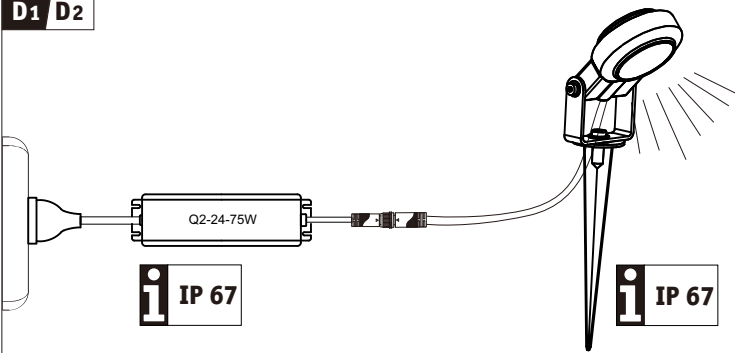

### Safety Instructions

1, 2, 3, 4, 5, 6, 7, 10, 11, 12, 14, 15, 16  
17, 18, 19, 20, 22, 23, 24, 25, 26, 27  
32, 33, 34

Info

[www.paulmann.com](http://www.paulmann.com)

Paulmann Licht GmbH  
Quezinger Feld 2  
31832 Springe  
Germany

[www.paulmann.com](http://www.paulmann.com)

Art.-Nr.: 936.96

(+MA 326) PLRU 08/17

3 x

1x

1x

A

B

C

max. 50m  
max. 150W

D1 D2

D1 D2

not incl.

Control Box

Remote Control

Paulmann  
Art.-Nr. 180.11