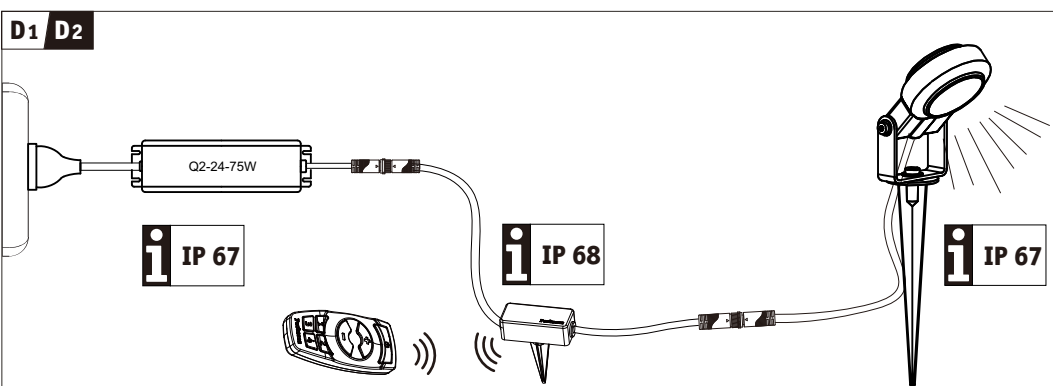

### Safety Instructions

1, 2, 3, 4, 5, 6, 7, 10, 11, 12, 14, 15, 16  
17, 18, 19, 20, 22, 23, 24, 25, 26, 27  
32, 33, 34

Info

[www.paulmann.com](http://www.paulmann.com)

Paulmann Licht GmbH  
Quezinger Feld 2  
31832 Springe  
Germany

C

max. 50m  
max. 150W

D1 D2

D1 D2

not incl.

Control Box

Remote Control

Paulmann  
Art.-Nr. 180.11