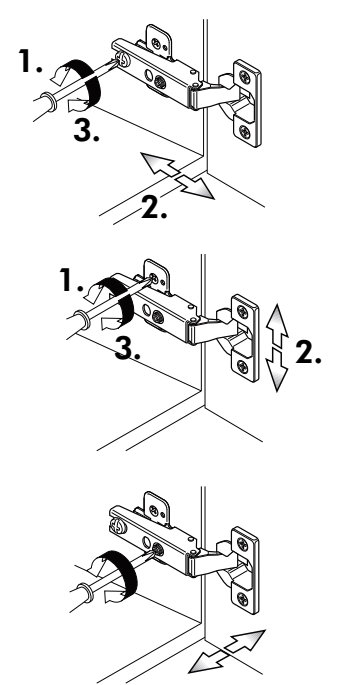

23 4x Ø 3	30 2x
46 2x	29 2x Ø 10
42 2x	22 4x
63 4x 8 x 30	26 2x 4,0 x 30 M4
106 4x 4,0 x 30	31 4x
	60 2x Ø 5
	27 14x 3,0 x 20
	21 1x