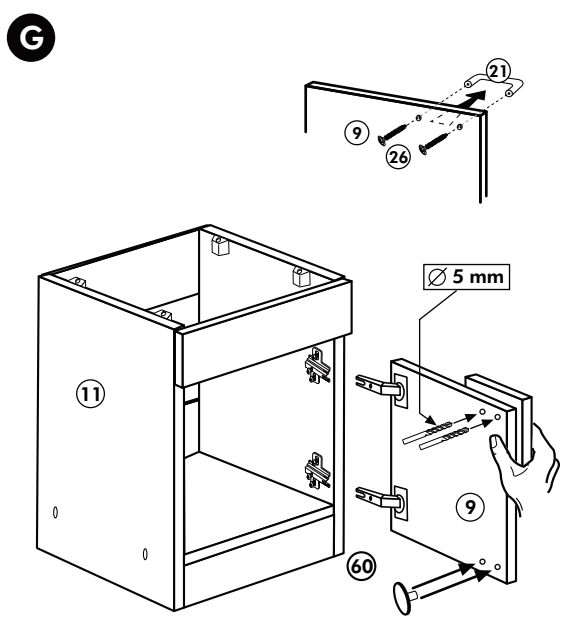

23 4x Ø 3	30 2x
46 2x	29 2x Ø 10
42 2x	22 4x
63 4x 8 x 30	26 2x 4,0 x 30 M4
106 4x 4,0 x 30	31 4x
	60 2x Ø 5
	27 14x 3,0 x 20
	21 1x